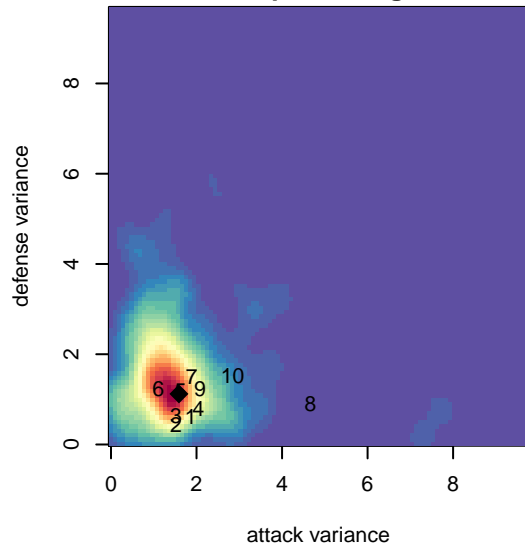

# CWSA Navy G02

Central Washington Soccer Academy  
 Yakima, WA  
 G02 total strength=974  
 attack=2.38 defense=1.4  
 fall league = PSPL WSPL 2 U13  
 spr league = Spr PSPL Classic 1 U13  
 notes= Steele 2013, Jasso 2014

**CWSA Navy G02**  
 Dots are actual minus expected GF (blue circles) and GA (red triangles).  
 Blue line is smoothed change in attack strength. Red is smoothed change in defense strength.

**attack and defense variance (black dot)  
relative to other teams  
and top 10 in region**