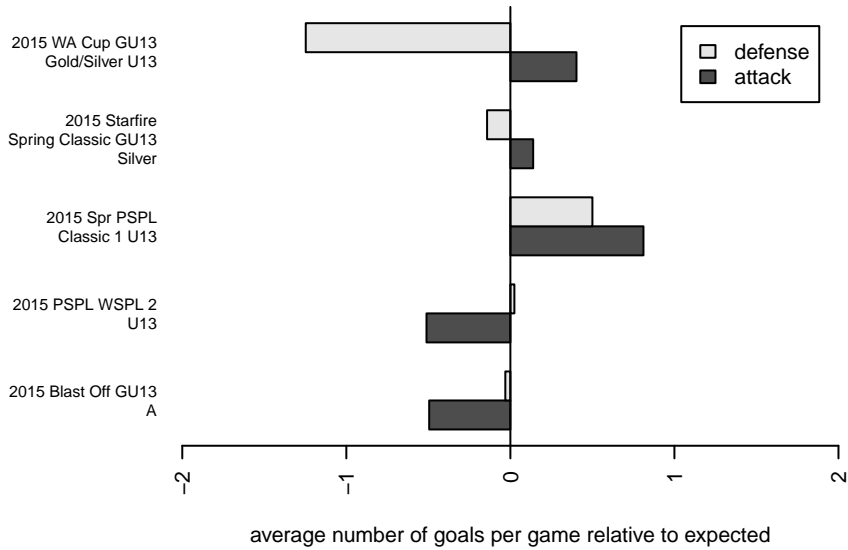

Performance relative to 13 month average