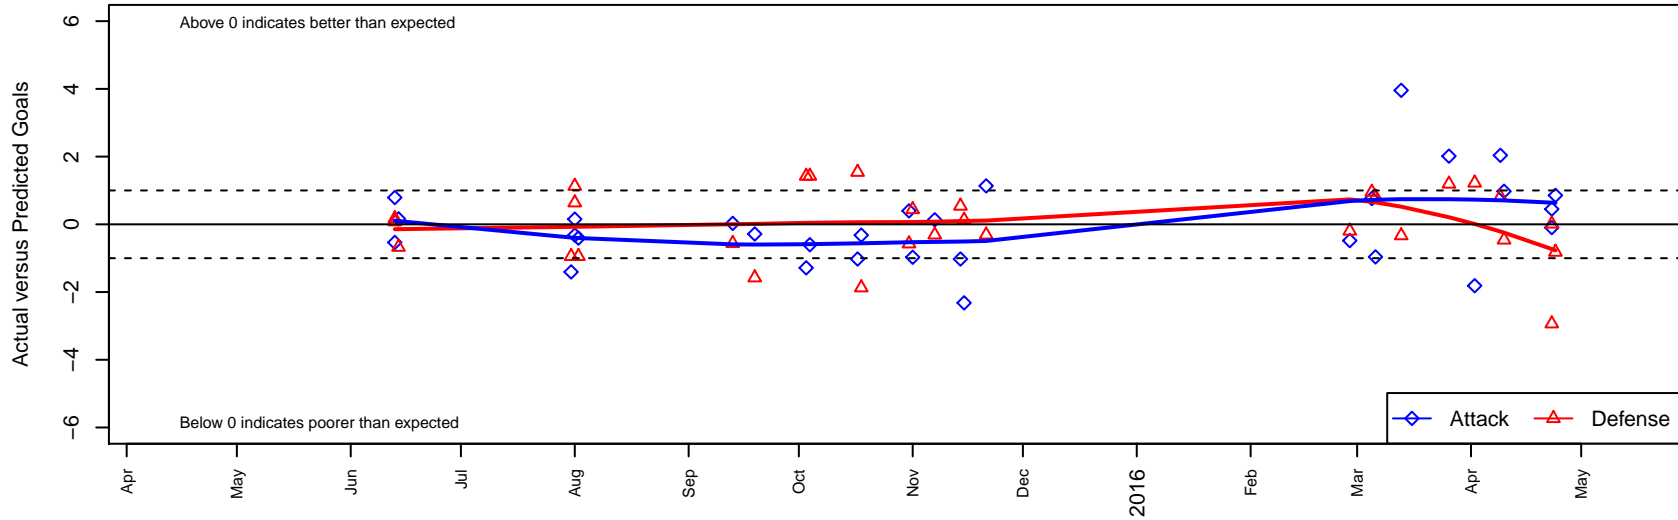

# CWSA Navy G02

Central Washington Soccer Academy  
 Yakima, WA  
 G02 total strength=974  
 attack=2.38 defense=1.4  
 fall league = PSPL WSPL 2 U13  
 spr league = Spr PSPL Classic 1 U13  
 notes= Steele 2013, Jasso 2014

**CWSA Navy G02**  
 Dots are actual minus expected GF (blue circles) and GA (red triangles).  
 Blue line is smoothed change in attack strength. Red is smoothed change in defense strength.

**attack and defense variance (black dot)  
relative to other teams  
and top 10 in region**