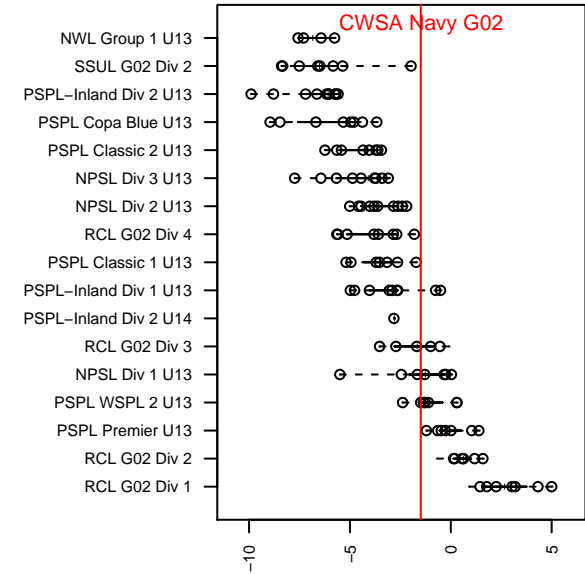

**attack and defense rating
relative to others at age
and all opponents in last 13 months**